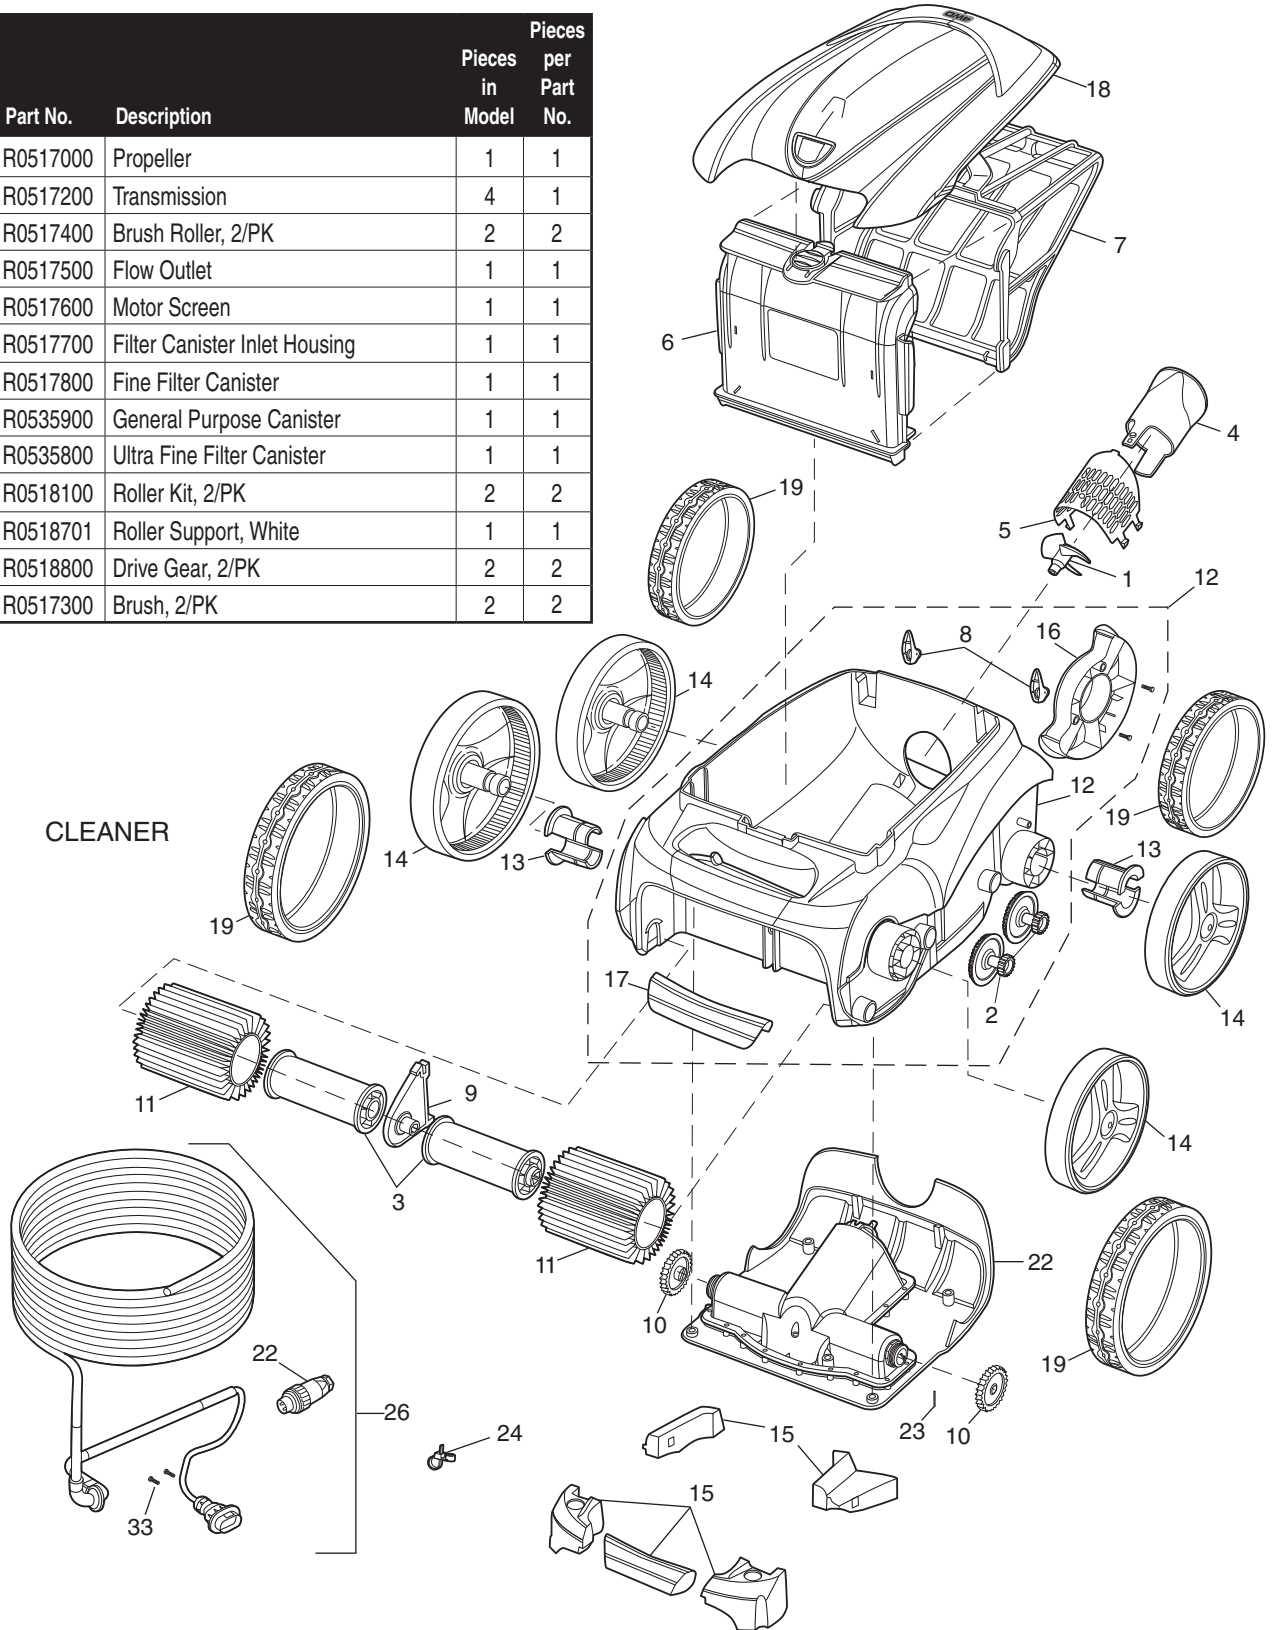

Polaris® Cleaner Parts

Polaris P955

Part# F955

Key No.	Part No.	Description	Pieces in Model	Pieces per Part No.
1	R0517000	Propeller	1	1
2	R0517200	Transmission	4	1
3	R0517400	Brush Roller, 2/PK	2	2
4	R0517500	Flow Outlet	1	1
5	R0517600	Motor Screen	1	1
6	R0517700	Filter Canister Inlet Housing	1	1
7	R0517800	Fine Filter Canister	1	1
7	R0535900	General Purpose Canister	1	1
7	R0535800	Ultra Fine Filter Canister	1	1
8	R0518100	Roller Kit, 2/PK	2	2
9	R0518701	Roller Support, White	1	1
10	R0518800	Drive Gear, 2/PK	2	2
11	R0517300	Brush, 2/PK	2	2

Polaris P955

Part# F955

Key No.	Part No.	Description	Pieces in Model	Pieces per Part No.
12	R0531201	Main Body Housing	1	1
13	R0518500	Wheel Bushing (1 Set for 1 Wheel)	4	1
14	R0529000	Wheel, Silver	4	1
15	R0539700	Float	1	1
16	R0540300	Wheel Cover	2	1
17	R0540401	Handle Grip, White	1	1
18	R0588600	Hood, White	1	1
19	R0529300	Tire, Black	4	1
20	R0638100	Motor Block Type D	1	1
21	R0588400	Control Unit	1	1
22	R0565600	Floating Cable Plug	1	1
23	R0567800	Motor Block Shaft Pin, 5/PK	2	5
24	R0567900	Floating Cable Clamp, 5/PK	1	5
25	R0589000	Remote Control	1	1
26	R0528700	Floating Cable	1	1
27	R0564800	Caddy Base	1	1
28	R0564900	Caddy Accessories Kit	1	1
29	R0565000	Caddy Handle	1	1
30	R0565100	Caddy Wheel	2	2
31	R0565200	Caddy Tube	1	1
32	R0548500	Remote Control Holster	1	1
33	R0608500	Screw M4 x 16mm, 5/PK	2	5
N/S	R0516700	Screw M4 x 12mm, 5/PK	15	5

N/S-Not Shown

21 CONTROL UNIT