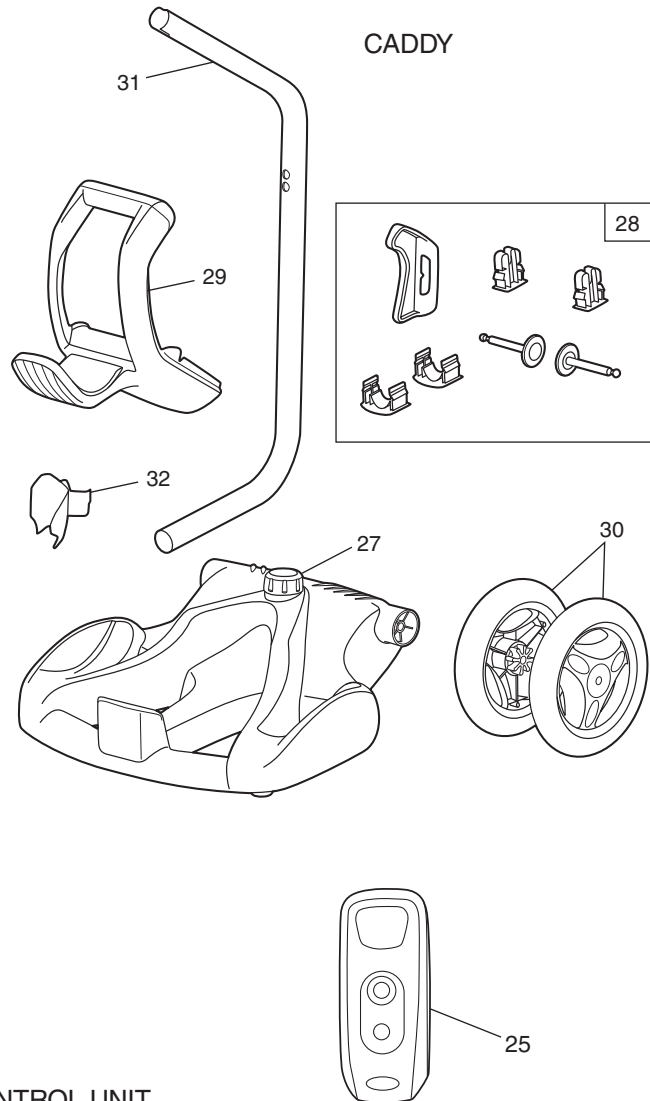

Polaris® Cleaner Parts

Polaris P955

Part# F955

Key No.	Part No.	Description	Pieces in Model	Pieces per Part No.
1	R0517000	Propeller	1	1
2	R0517200	Transmission	4	1
3	R0517400	Brush Roller, 2/PK	2	2
4	R0517500	Flow Outlet	1	1
5	R0517600	Motor Screen	1	1
6	R0517700	Filter Canister Inlet Housing	1	1
7	R0517800	Fine Filter Canister	1	1
7	R0535900	General Purpose Canister	1	1
7	R0535800	Ultra Fine Filter Canister	1	1
8	R0518100	Roller Kit, 2/PK	2	2
9	R0518701	Roller Support, White	1	1
10	R0518800	Drive Gear, 2/PK	2	2
11	R0517300	Brush, 2/PK	2	2

Polaris P955

Part# F955

Key No.	Part No.	Description	Pieces in Model	Pieces per Part No.
12	R0531201	Main Body Housing	1	1
13	R0518500	Wheel Bushing (1 Set for 1 Wheel)	4	1
14	R0529000	Wheel, Silver	4	1
15	R0539700	Float	1	1
16	R0540300	Wheel Cover	2	1
17	R0540401	Handle Grip, White	1	1
18	R0588600	Hood, White	1	1
19	R0529300	Tire, Black	4	1
20	R0638100	Motor Block Type D	1	1
21	R0588400	Control Unit	1	1
22	R0565600	Floating Cable Plug	1	1
23	R0567800	Motor Block Shaft Pin, 5/PK	2	5
24	R0567900	Floating Cable Clamp, 5/PK	1	5
25	R0589000	Remote Control	1	1
26	R0528700	Floating Cable	1	1
27	R0564800	Caddy Base	1	1
28	R0564900	Caddy Accessories Kit	1	1
29	R0565000	Caddy Handle	1	1
30	R0565100	Caddy Wheel	2	2
31	R0565200	Caddy Tube	1	1
32	R0548500	Remote Control Holster	1	1
33	R0608500	Screw M4 x 16mm, 5/PK	2	5
N/S	R0516700	Screw M4 x 12mm, 5/PK	15	5

N/S-Not Shown

21 CONTROL UNIT